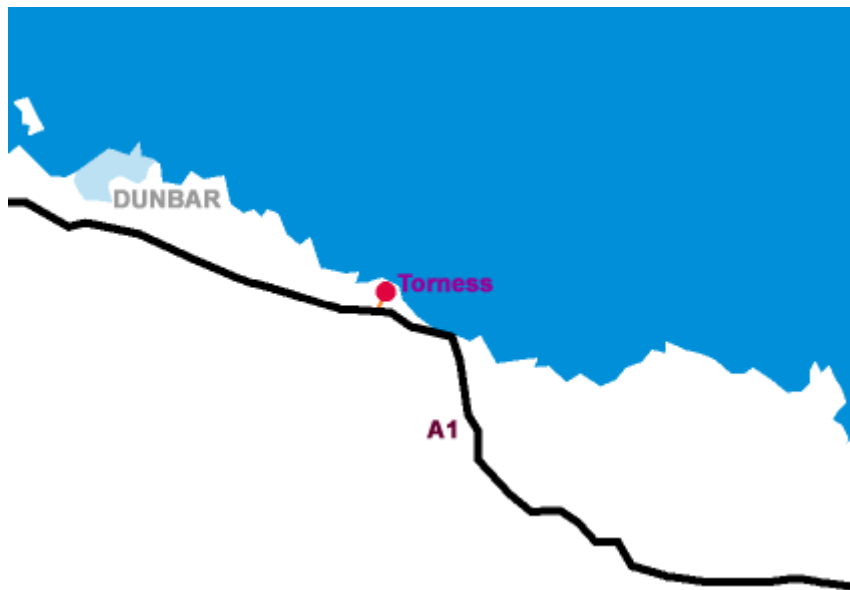

Directions to Torness power station

Torness power station
Dunbar
East Lothian EH42 1QS
Tel: Reception +44 (0)1368 873000

By Car

Torness power station is located on the East coast of Scotland, between Dunbar and Berwick-upon-Tweed.

From Glasgow

Leave the M8 at Junction 1 on the outskirts of Edinburgh, and turn onto the A720. Follow the A720 until it joins the A1, where you should turn right and take the A1 in the direction signposted "A1 North Berwick". Torness is situated just off the A1 outside Dunbar.